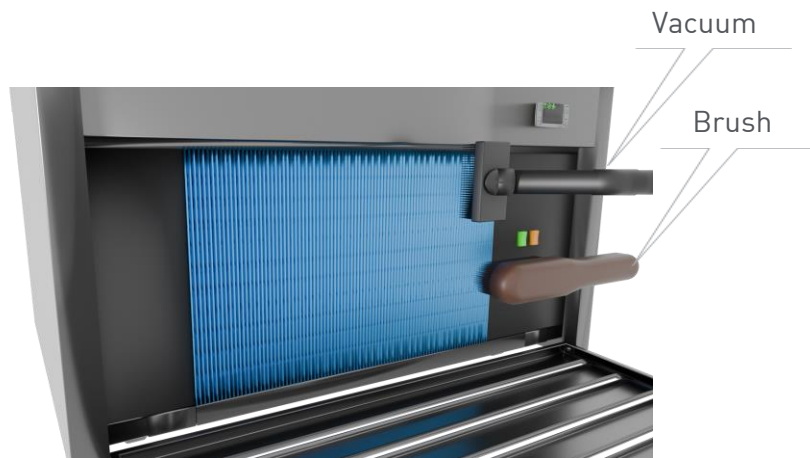

Applicable models:
DTGOR6
DTGOR9
DTGOR12
DTGOR15

1. Pull the top of the front grill down to reveal the condenser

2. Using a brush or vacuum with a brush attachment, sweep up and down the condenser face only, not horizontally

3. Close the front grill