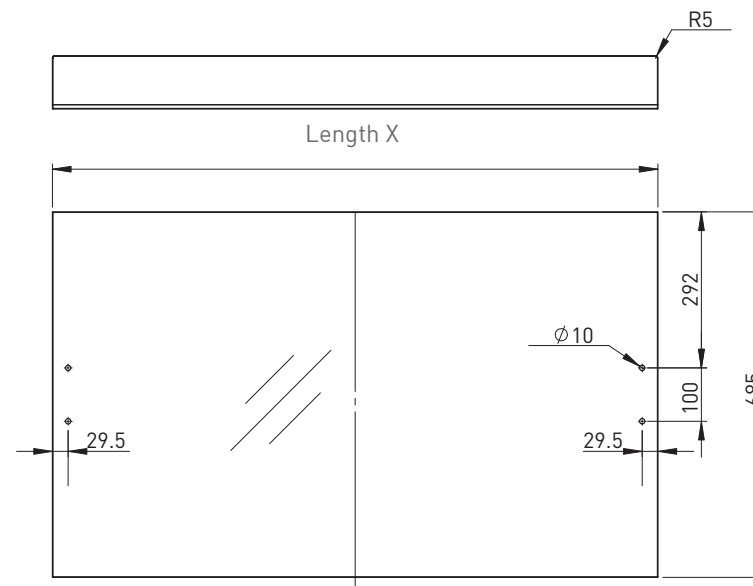

GLFT Flat Top Glass

Gantry not included

UNIT DIMENSIONS & SPECIFICATIONS

Model	glass size			Part Number
GLFT GLASS TYPE	Length X mm	Depth mm	Height mm	
LSRF3/LSBM3/LSCM3	1135	685	100	GLFT3
LSRF4/LSBM4/LSCM4	1475	685	100	GLFT4
LSRF5/LSBM5/LSCM5	1815	685	100	GLFT5
LSRF6/LSBM6/LSCM6	2155	685	100	GLFT6

- Note: glass only - gantry is a separate part see - [cossiga fsg freestanding gantry document](#)

INSTALL TOP GLASS

Insert white plastic washer between canopy post and glass. Position top glass on posts insert white plastic washer and screw in long lug M5 22mm until finger tight.

Clear 8mm toughened glass
Flat top and sides