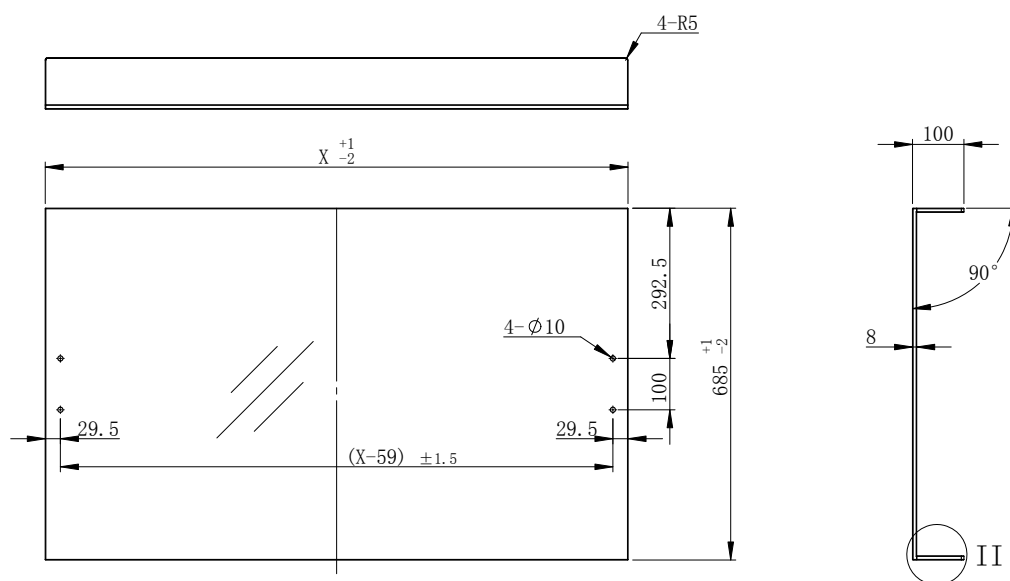

### FLAT TOP GLASS

- Clear 8mm toughend glass
- Flat top and sides

### DIMENSIONS & SPECIFICATIONS

Model	glass size			Part Number
	Length X mm	Depth mm	Height mm	
GLFT GLASS TYPE				
LSRF2/LSBM2/LSCM2	795	685	100	S21-626
LSRF3/LSBM3/LSCM3	1135	685	100	S21-583
LSRF4/LSBM4/LSCM4	1475	685	100	S21-627
LSRF5/LSBM5/LSCM5	1815	685	100	S21-628
LSRF6/LSBM6/LSCM6	2155	685	100	S21-629

### DIMENSIONS & SPECIFICATIONS

Model	glass size			Part Number
	Length X mm	Depth mm	Height mm	
GLFS GLASS TYPE				
LSRF2/LSBM2/LSCM2	795	690	540	
LSRF3/LSBM3/LSCM3	1135	690	540	
LSRF4/LSBM4/LSCM4	1475	690	540	
LSRF5/LSBM5/LSCM5	1815	690	540	
LSRF6/LSBM6/LSCM6	2155	690	540	