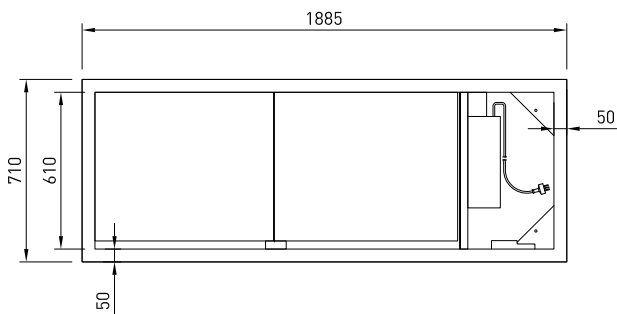

CABINET DIMENSIONS & SPECIFICATIONS

Heat Range 45°C - 75°C

Model	Cabinet			Fits units	Operating Current	HC Connection	Voltage
	Length mm	Depth mm	Height mm			See unit specs for BM/CM	50 Hertz
LSHC4	1545	710	886	LSBM4 LSCM4	5.4 Amp	10amp 3 pin plug	240V

Packet For Shipping

Length mm	Depth mm	Height mm	Weight (KG)
1690	820	1050	163

SHOWN WITH LSBM4
LSBM and LSCM units sold separately

PRODUCT FEATURES

- Stainless Steel construction
- Fits LSBM & LSCM 4,5,6
- Sliding doors
- Separate hot cupboard controller
- Adjustable feet with recessed rollers for easy manoeuvrability
- Fan forced heat delivery

CABINET DIMENSIONS & SPECIFICATIONS

Heat Range 45°C - 75°C

Model	Cabinet			Fits units	Operating Current	HC Connection	Voltage
	Length mm	Depth mm	Height mm			See unit specs for BM/CM	50 Hertz
LSHC5	1885	710	886	LSBM5 LSCM5	5.4 Amp	10amp 3 pin plug	240V

Packet For Shipping			
Length mm	Depth mm	Height mm	Weight (KG)
2030	820	1050	184

LS HC POWER CORD
LS UNIT POWER CORD

LS HC POWER CORD

LS HC5

SHOWN WITH LSBM5
LSBM and LSCM units sold separately

PRODUCT FEATURES