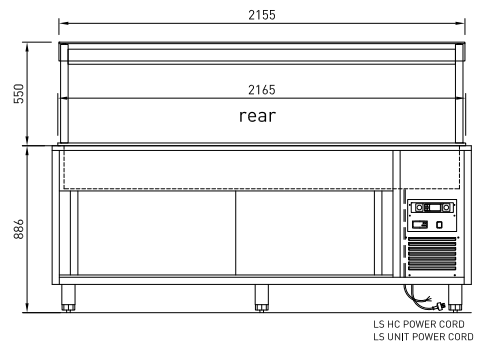

CABINET DIMENSIONS & SPECIFICATIONS

Heat Range 45°C - 75°C

Model	Cabinet			Fits units	Operating Current	HC Connection	Voltage
	Length mm	Depth mm	Height mm			See unit specs for BM/CM	50 Hertz
LSHC5	1885	710	886	LSBM5 LSCM5	5.4 Amp	10amp 3 pin plug	240V

Packet For Shipping			
Length mm	Depth mm	Height mm	Weight (KG)
2030	820	1050	184

LS HC POWER CORD
LS UNIT POWER CORD

LS HC POWER CORD

LS HC5

SHOWN WITH LSBM5
LSBM and LSCM units sold separately

PRODUCT FEATURES

Heat Range 45°C - 75°C

Model	Cabinet			Fits units	Operating Current	HC Connection	Voltage
	Length mm	Depth mm	Height mm				
LSHC6	2225	710	886	LSBM6 LSCM6	5.4 Amp	10amp 3 pin plug	240V

Packet For Shipping

Length mm	Depth mm	Height mm	Weight (KG)
2370	820	1050	205

LS HC POWER CORD
LS UNIT POWER CORD

SHOWN WITH LSBM6

LSBM and LSCM units sold separately