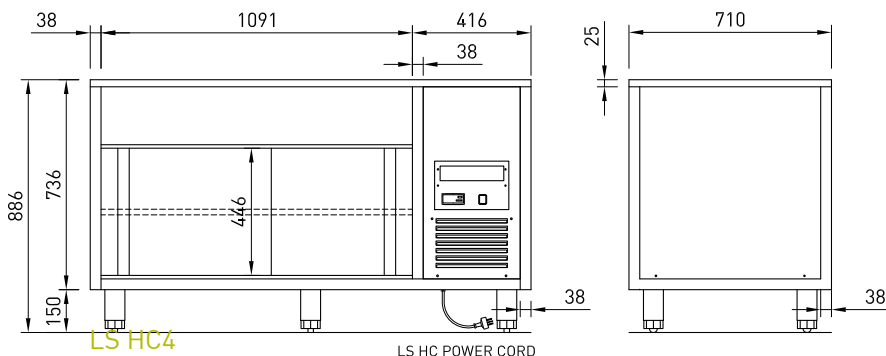

CABINET DIMENSIONS & SPECIFICATIONS

Heat Range 45°C - 75°C

Model	Cabinet			Fits units	Operating Current	HC Connection	Voltage
	Length mm	Depth mm	Height mm			See unit specs for BM/CM	50 Hertz
LSHC4	1545	710	886	LSBM4 LSCM4	5.4 Amp	10amp 3 pin plug	240V

Packet For Shipping

Length mm	Depth mm	Height mm	Weight (KG)
1690	820	1050	163

SHOWN WITH LSBM4
LSBM and LSCM units sold separately

PRODUCT FEATURES

- Stainless Steel construction
- Fits LSBM & LSCM 4,5,6
- Sliding doors
- Separate hot cupboard controller
- Adjustable feet with recessed rollers for easy manoeuvrability
- Fan forced heat delivery

CABINET DIMENSIONS & SPECIFICATIONS

Heat Range 45°C - 75°C

Model	Cabinet			Fits units	Operating Current	HC Connection	Voltage
	Length mm	Depth mm	Height mm			See unit specs for BM/CM	50 Hertz
LSHC5	1885	710	886	LSBM5 LSCM5	5.4 Amp	10amp 3 pin plug	240V

Packet For Shipping			
Length mm	Depth mm	Height mm	Weight (KG)
2030	820	1050	184

LS HC POWER CORD
LS UNIT POWER CORD

LS HC POWER CORD

LS HC5

SHOWN WITH LSBM5
LSBM and LSCM units sold separately

PRODUCT FEATURES