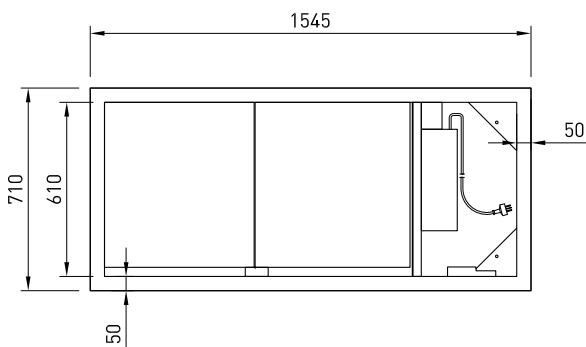

CABINET DIMENSIONS & SPECIFICATIONS

Heat Range 45°C - 75°C

Model	Cabinet			Fits units	Operating Current	HC Connection	Voltage
	Length mm	Depth mm	Height mm			See unit specs for BM/CM	50 Hertz
LSHC4	1545	710	886	LSBM4 LSCM4	5.4 Amp	10amp 3 pin plug	240V

Packet For Shipping

Length mm	Depth mm	Height mm	Weight (KG)
1690	820	1050	163

SHOWN WITH LSBM4
LSBM and LSCM units sold separately

PRODUCT FEATURES

- Stainless Steel construction
- Fits LSBM & LSCM 4,5,6
- Sliding doors
- Separate hot cupboard controller
- Adjustable feet with recessed rollers for easy manoeuvrability
- Fan forced heat delivery

CABINET DIMENSIONS & SPECIFICATIONS

Heat Range 45°C - 75°C

Model	Cabinet			Fits units	Operating Current	HC Connection	Voltage
	Length mm	Depth mm	Height mm			See unit specs for BM/CM	50 Hertz
LSHC5	1885	710	886	LSBM5 LSCM5	5.4 Amp	10amp 3 pin plug	240V

Packet For Shipping			
Length mm	Depth mm	Height mm	Weight (KG)
2030	820	1050	184

LS HC POWER CORD
LS UNIT POWER CORD

LS HC POWER CORD

LS HC5

SHOWN WITH LSBM5
LSBM and LSCM units sold separately

PRODUCT FEATURES