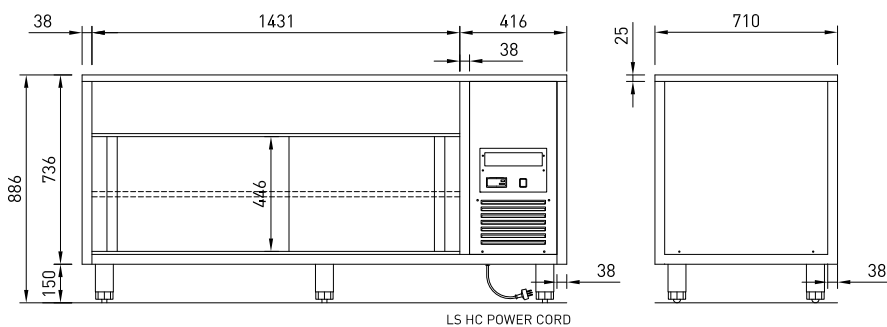

CABINET DIMENSIONS & SPECIFICATIONS

Heat Range 45°C - 75°C

Model	Cabinet			Fits units	Operating Current	HC Connection	Voltage
	Length mm	Depth mm	Height mm			See unit specs for BM/CM	50 Hertz
LSHC4	1545	710	886	LSBM4 LSCM4	5.4 Amp	10amp 3 pin plug	240V

Packet For Shipping

Length mm	Depth mm	Height mm	Weight (KG)
1690	820	1050	163

SHOWN WITH LSBM4
LSBM and LSCM units sold separately

PRODUCT FEATURES

- Stainless Steel construction
- Fits LSBM & LSCM 4,5,6
- Sliding doors
- Separate hot cupboard controller
- Adjustable feet with recessed rollers for easy manoeuvrability
- Fan forced heat delivery

CABINET DIMENSIONS & SPECIFICATIONS

Heat Range 45°C - 75°C

Model	Cabinet			Fits units	Operating Current	HC Connection	Voltage
	Length mm	Depth mm	Height mm			See unit specs for BM/CM	50 Hertz
LSHC5	1885	710	886	LSBM5 LSCM5	5.4 Amp	10amp 3 pin plug	240V

Packet For Shipping			
Length mm	Depth mm	Height mm	Weight (KG)
2030	820	1050	184

LS HC POWER CORD
LS UNIT POWER CORD

LS HC POWER CORD

LS HC5

SHOWN WITH LSBM5
LSBM and LSCM units sold separately

PRODUCT FEATURES