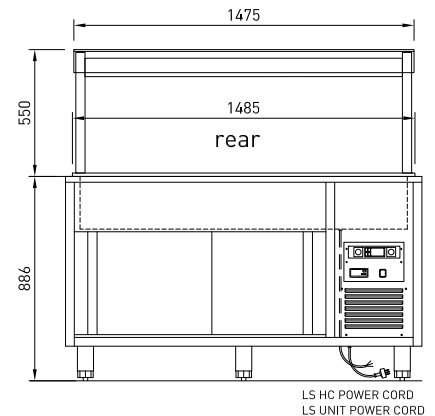

CABINET DIMENSIONS & SPECIFICATIONS

Heat Range 45°C - 75°C

Model	Cabinet			Fits units	Operating Current	HC Connection	Voltage
	Length mm	Depth mm	Height mm			See unit specs for BM/CM	50 Hertz
LSHC4	1545	710	886	LSBM4 LSCM4	5.4 Amp	10amp 3 pin plug	240V

Packet For Shipping

Length mm	Depth mm	Height mm	Weight (KG)
1690	820	1050	163

SHOWN WITH LSBM4
LSBM and LSCM units sold separately

PRODUCT FEATURES

- Stainless Steel construction
- Fits LSBM & LSCM 4,5,6
- Sliding doors
- Separate hot cupboard controller
- Adjustable feet with recessed rollers for easy manoeuvrability
- Fan forced heat delivery

CABINET DIMENSIONS & SPECIFICATIONS

Heat Range 45°C - 75°C

Model	Cabinet			Fits units	Operating Current	HC Connection	Voltage
	Length mm	Depth mm	Height mm			See unit specs for BM/CM	50 Hertz
LSHC5	1885	710	886	LSBM5 LSCM5	5.4 Amp	10amp 3 pin plug	240V

Packet For Shipping			
Length mm	Depth mm	Height mm	Weight (KG)
2030	820	1050	184

LS HC POWER CORD
LS UNIT POWER CORD

LS HC POWER CORD

LS HC5

SHOWN WITH LSBM5
LSBM and LSCM units sold separately

PRODUCT FEATURES