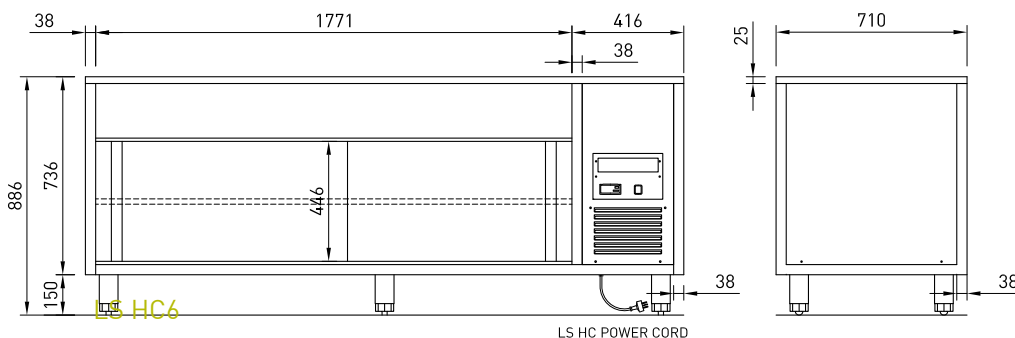

CABINET DIMENSIONS & SPECIFICATIONS

Heat Range 45°C - 75°C

Model	Cabinet			Fits units	Operating Current	HC Connection	Voltage
	Length mm	Depth mm	Height mm			See unit specs for BM/CM	50 Hertz
LSHC4	1545	710	886	LSBM4 LSCM4	5.4 Amp	10amp 3 pin plug	240V

CABINET DIMENSIONS & SPECIFICATIONS

Heat Range 45°C - 75°C

Model	Cabinet			Fits units	Operating Current	HC Connection	Voltage
	Length mm	Depth mm	Height mm			See unit specs for BM/CM	50 Hertz
LSHC5	1885	710	886	LSBM5 LSCM5	5.4 Amp	10amp 3 pin plug	240V

Heat Range 45°C - 75°C

Model	Cabinet			Fits units	Operating Current	HC Connection	Voltage
	Length mm	Depth mm	Height mm				
LSHC6	2225	710	886	LSBM6 LSCM6	5.4 Amp	10amp 3 pin plug	240V

Packet For Shipping

Length mm	Depth mm	Height mm	Weight (KG)
2370	820	1050	205

LS HC POWER CORD
LS UNIT POWER CORD

SHOWN WITH LSBM6

LSBM and LSCM units sold separately