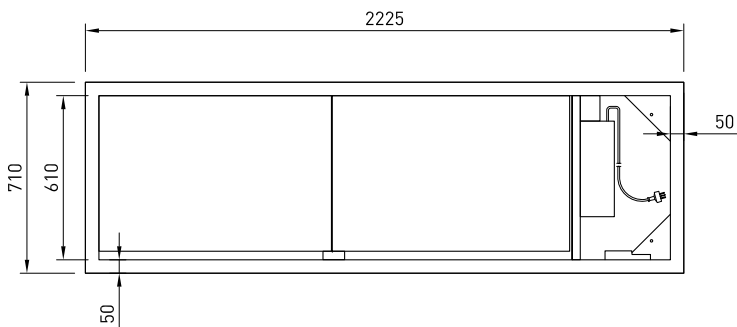

CABINET DIMENSIONS & SPECIFICATIONS

Heat Range 45°C - 75°C

Model	Cabinet			Fits units	Operating Current	HC Connection	Voltage
	Length mm	Depth mm	Height mm			See unit specs for BM/CM	50 Hertz
LSHC4	1545	710	886	LSBM4 LSCM4	5.4 Amp	10amp 3 pin plug	240V

CABINET DIMENSIONS & SPECIFICATIONS

Heat Range 45°C - 75°C

Model	Cabinet			Fits units	Operating Current	HC Connection	Voltage
	Length mm	Depth mm	Height mm			See unit specs for BM/CM	50 Hertz
LSHC5	1885	710	886	LSBM5 LSCM5	5.4 Amp	10amp 3 pin plug	240V

Heat Range 45°C - 75°C

Model	Cabinet			Fits units	Operating Current	HC Connection	Voltage
	Length mm	Depth mm	Height mm				
LSHC6	2225	710	886	LSBM6 LSCM6	5.4 Amp	10amp 3 pin plug	240V

Packet For Shipping

Length mm	Depth mm	Height mm	Weight (KG)
2370	820	1050	205

LS HC POWER CORD
LS UNIT POWER CORD

SHOWN WITH LSBM6

LSBM and LSCM units sold separately