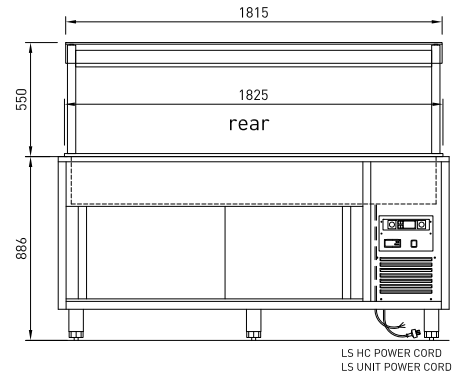

CABINET DIMENSIONS & SPECIFICATIONS

Heat Range 45°C - 75°C

Model	Cabinet			Fits units	Operating Current	HC Connection	Voltage
	Length mm	Depth mm	Height mm			See unit specs for BM/CM	50 Hertz
LSHC4	1545	710	886	LSBM4 LSCM4	5.4 Amp	10amp 3 pin plug	240V

Packet For Shipping

Length mm	Depth mm	Height mm	Weight (KG)
1690	820	1050	163

SHOWN WITH LSBM4
LSBM and LSCM units sold separately

PRODUCT FEATURES

- Stainless Steel construction
- Fits LSBM & LSCM 4,5,6
- Sliding doors
- Separate hot cupboard controller
- Adjustable feet with recessed rollers for easy manoeuvrability
- Fan forced heat delivery

CABINET DIMENSIONS & SPECIFICATIONS

Heat Range 45°C - 75°C

Model	Cabinet			Fits units	Operating Current	HC Connection	Voltage
	Length mm	Depth mm	Height mm			See unit specs for BM/CM	50 Hertz
LSHC5	1885	710	886	LSBM5 LSCM5	5.4 Amp	10amp 3 pin plug	240V

Packet For Shipping			
Length mm	Depth mm	Height mm	Weight (KG)
2030	820	1050	184

LS HC POWER CORD
LS UNIT POWER CORD

LS HC POWER CORD

LS HC5

SHOWN WITH LSBM5
LSBM and LSCM units sold separately

PRODUCT FEATURES