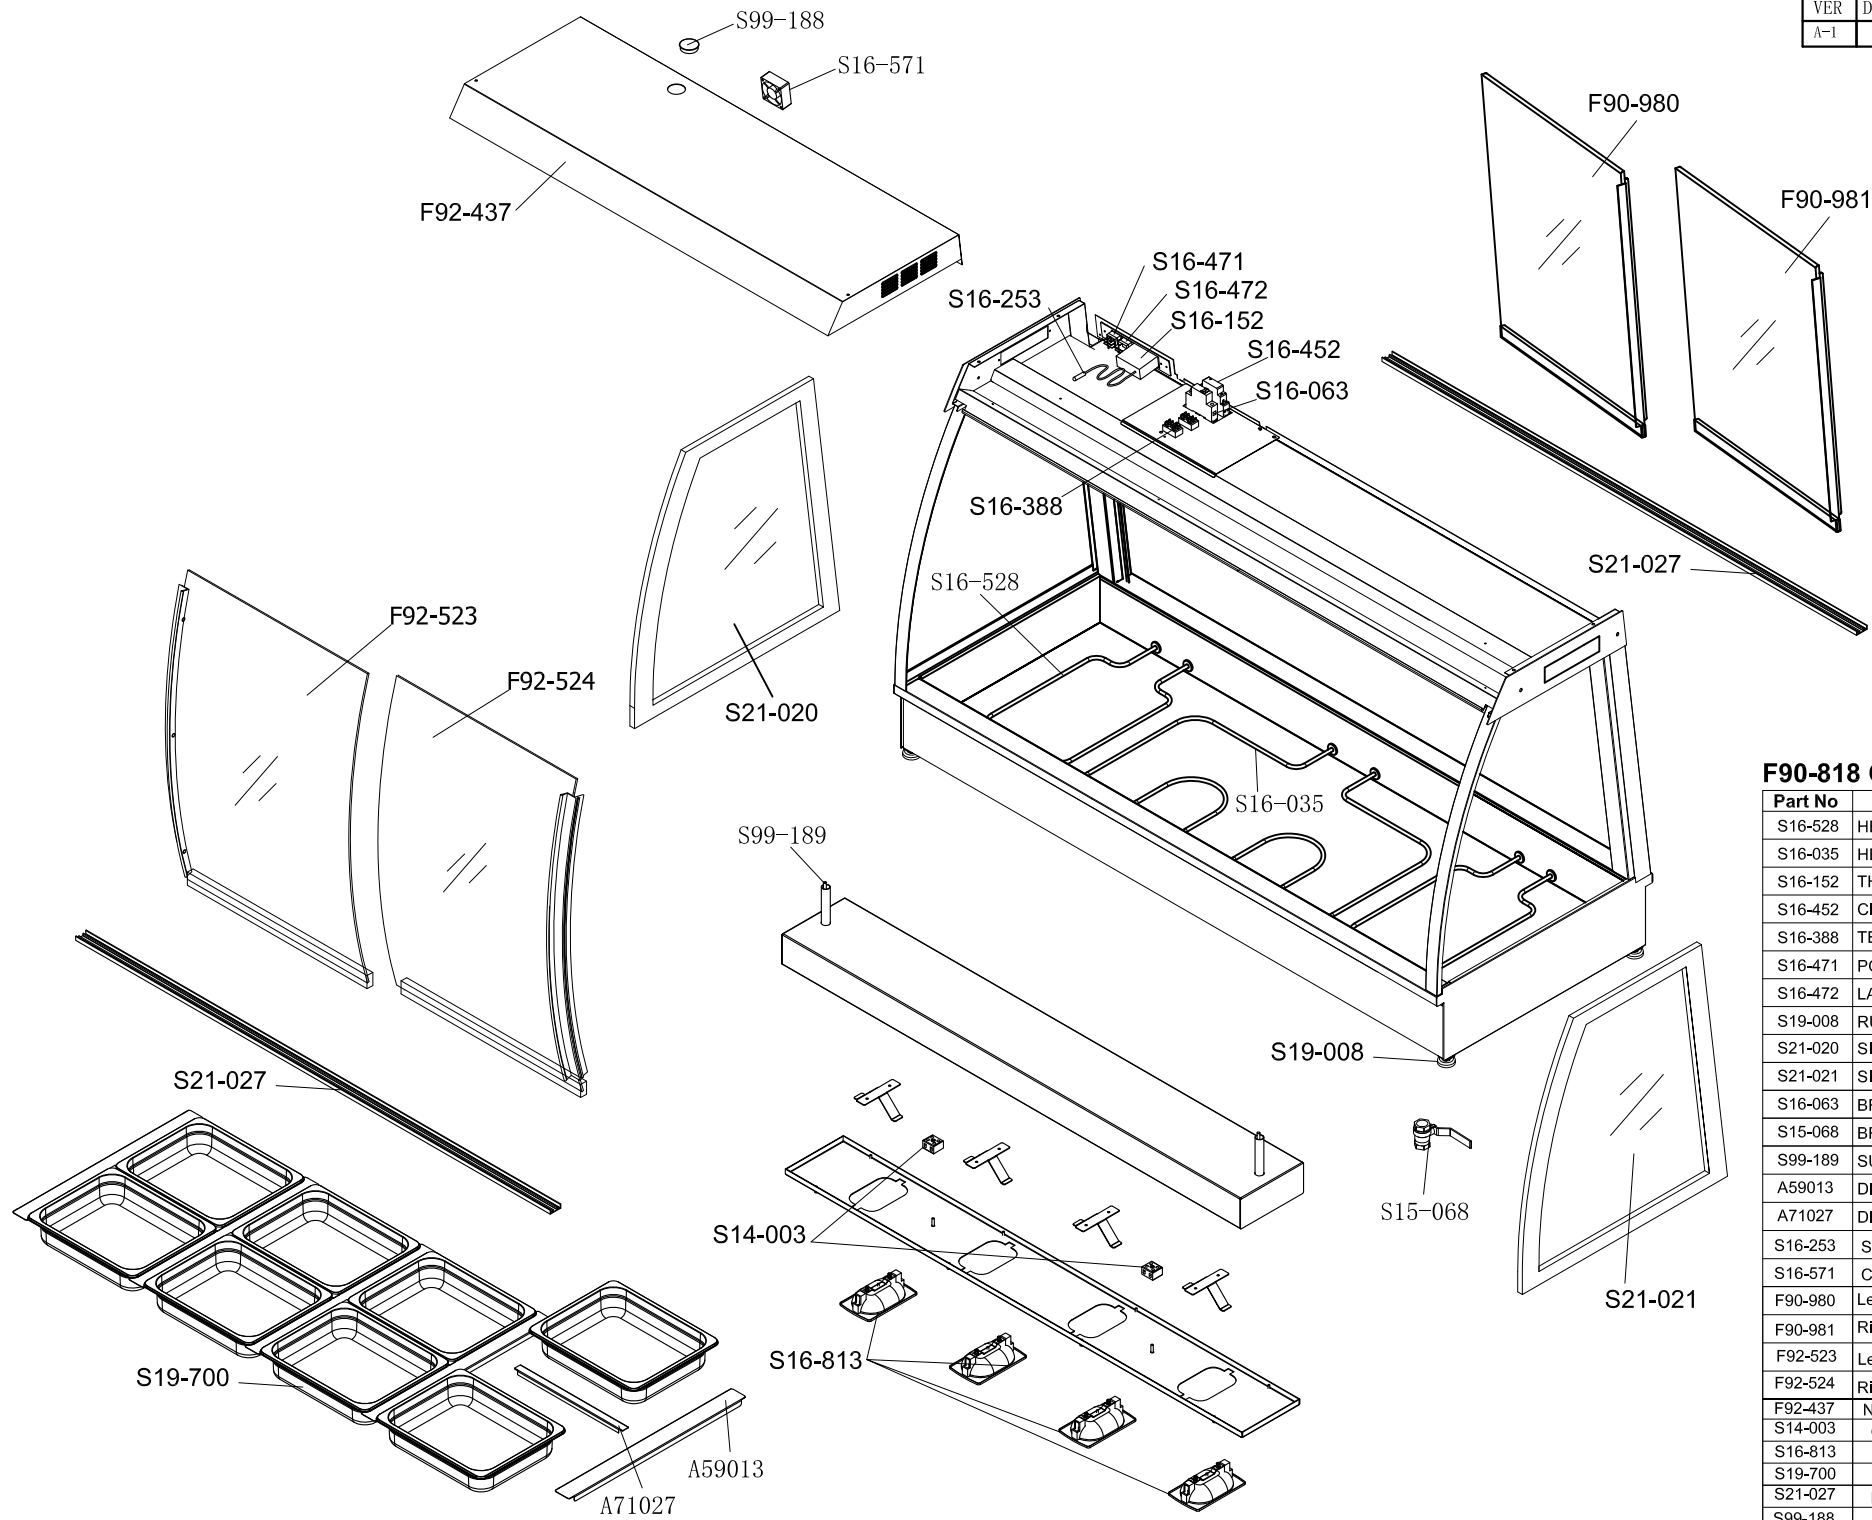

VER	DESCRIPTION OF REVISIONS	DATE
A-1		2016/01/19

F90-818 C4BM15 Part List

Part No	Name	Qty
S16-528	HEATER 500W 240V	2
S16-035	HEATER 1500W 240V	1
S16-152	THERMOSTAT	1
S16-452	CIRCUIT BREAKER	1
S16-388	TERMINAL BLOCK	2
S16-471	POWER SUPPLY BUTTON	1
S16-472	LAMP BOTTON	1
S19-008	RUBBER FOOTING	4
S21-020	SIDE GLASS, LEFT	1
S21-021	SIDE GLASS, RIGHT	1
S16-063	BREAKER	1
S15-068	BRASS VALVE	1
S99-189	SUSPENDER	2
A59013	DIVIDER BAR	5
A71027	DIVIDER BAR B	4
S16-253	SENSOR	1
S16-571	CEILING FAN	1
F90-980	Left Rear Door Assy	1
F90-981	Right Rear Door Assy	1
F92-523	Left Front Door Assy	1
F92-524	Right Front Door Assy	1
F92-437	New Top Hood	1
S14-003	Ceramic Terminal Block	2
S16-813	Halogen Lamp Assy	4
S19-700	1/2 GN pan	8
S21-027	Bottom Door Track	2
S99-188	KSS Plastic Cover	1