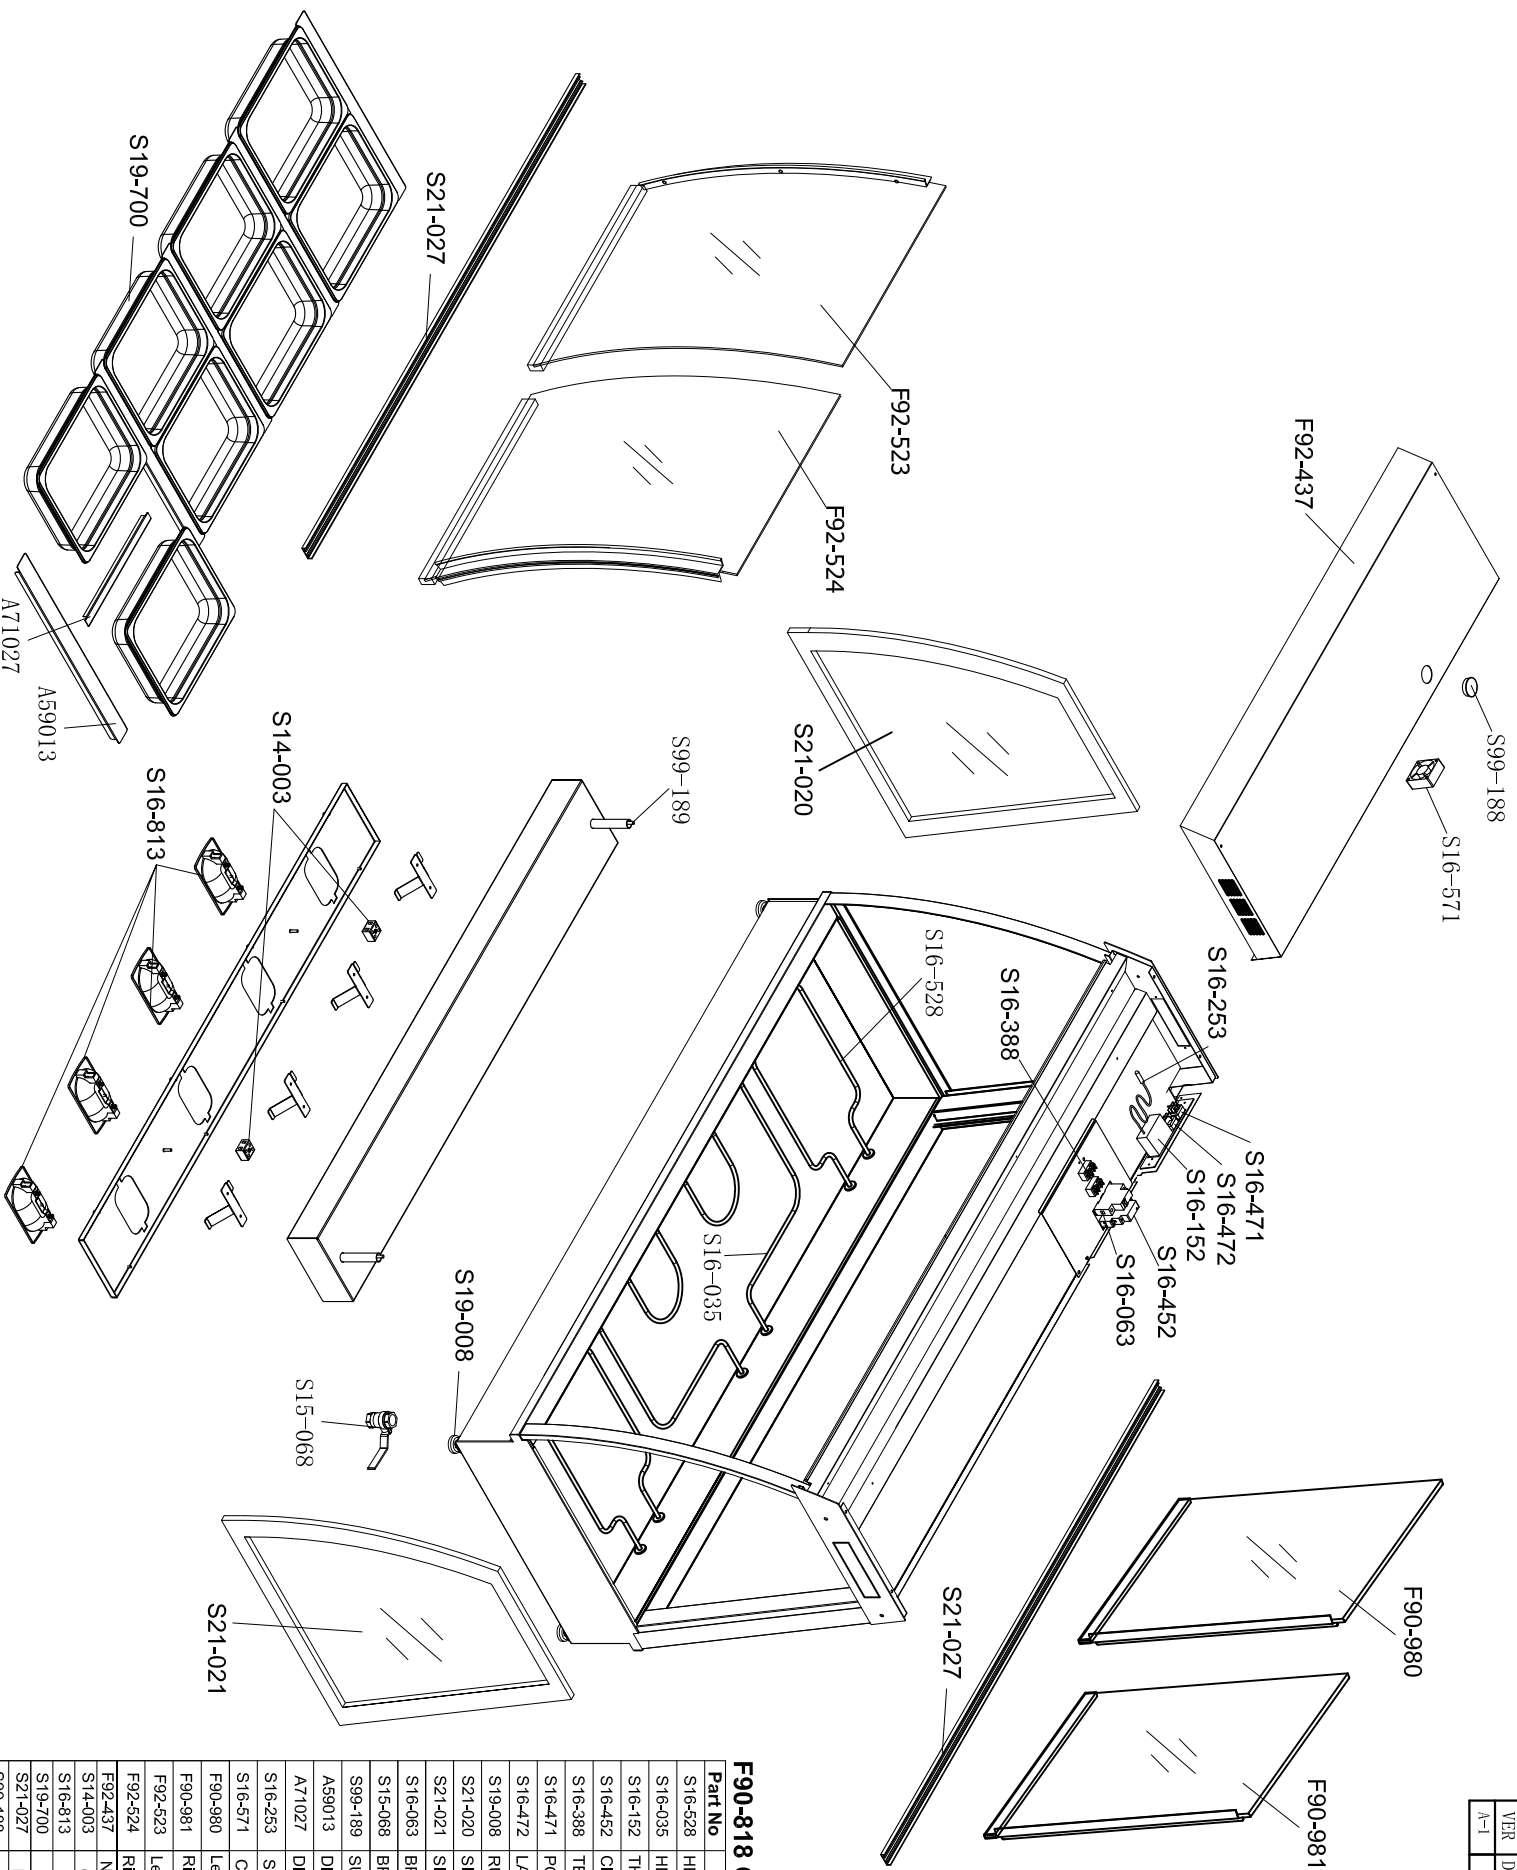

VER	DESCRIPTION OF REVISIONS	DATE
A-1		2016/01/19

**F90-818 C4BM15 Part List**

Part No	Name	Qty
S16-528	HEATER 500W 240V	2
S16-035	HEATER 1500W 240V	1
S16-152	THERMOSTAT	1
S16-452	CIRCUIT BREAKER	1
S16-388	TERMINAL BLOCK	2
S16-471	POWER SUPPLY BUTTON	1
S16-472	LAMP BOTTON	1
S19-008	RUBBER FOOTING	4
S21-020	SIDE GLASS, LEFT	1
S21-021	SIDE GLASS, RIGHT	1
S16-063	BREAKER	1
S15-068	BRASS VALVE	1
S99-189	SUSPENDER	2
A59013	DIVIDER BAR	5
A71027	DIVIDER BAR B	4
S16-253	SENSOR	1
S16-571	CEILING FAN	1
F90-980	Left Rear Door Assy	1
F90-981	Right Rear Door Assy	1
F92-523	Left Front Door Assy	1
F92-524	Right Front Door Assy	1
F92-437	New Top Hood	1
S14-003	Ceramic Terminal Block	2
S16-813	Halogen Lamp Assy	4
S19-700	1/2 GN pan	8
S21-027	Bottom Door Track	2
S99-188	KSS Plastic Cover	1