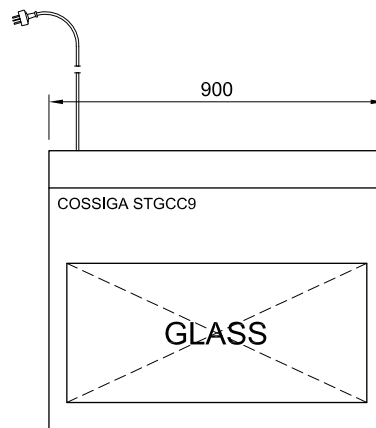

Counter top only - no drop into benchtop

CABINET DIMENSIONS & SPECIFICATIONS

Refrigerated 4⁰ factory set point

Model	Cabinet			Shelving no.	Display m2	Total food units	Refrigerant	Operating Current	Connection	Voltage
	Length mm	Depth mm	Height mm							
STGCC9-SD	900	750	950	2 + base	0.96	100 x 100 mm	134a	4.5 Amp	10amp 3 pin plug	50/60 Hertz

Maximum shelf load weight 15kg
spread evenly

Rear venting - Cannot be dropped into counter top

rear view - rear venting

PRODUCT FEATURES

- Compact chilled
- Integral condenser
- Deck forced refrigeration
- Sliding doors front and rear
- Double glazed
- Two adjustable shelves
- Ticket strips on shelves and deck
- Under shelf and canopy LED lights
- Self evaporating
- Solid glass front - optional

Counter top only - no drop into benchtop

CABINET DIMENSIONS & SPECIFICATIONS

Refrigerated 4⁰ factory set point

Model	Cabinet			Shelving no.	Display m ²	Total food units	Refrigerant	Operating Current	Connection	Voltage
	Length mm	Depth mm	Height mm							
STGCC12-SD	1200	750	950	2 + base	1.32	100 x 100 mm 121	134a	5.0 Amp	10amp 3 pin plug	50/60 Hertz 240V