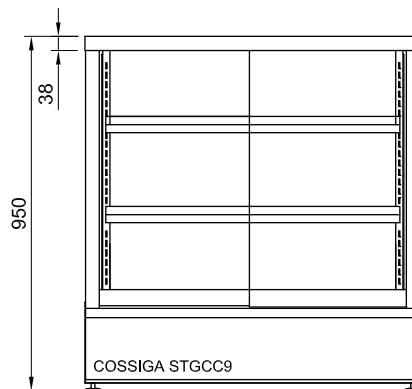

PRODUCT FEATURES

- Compact chilled
- Integral condenser
- Deck forced refrigeration
- Sliding doors front and rear
- Double glazed
- Two adjustable shelves
- Ticket strips on shelves and deck
- Under shelf and canopy LED lights
- Self evaporating
- Solid glass front - optional

Counter top only - no drop into benchtop

CABINET DIMENSIONS & SPECIFICATIONS

Refrigerated 4⁰ factory set point

Model	Cabinet			Shelving no.	Display m2	Total food units	Refrigerant	Operating Current	Connection	Voltage
	Length mm	Depth mm	Height mm							
STGCC9-SD	900	750	950	2 + base	0.96	100 x 100 mm	134a	4.5 Amp	10amp 3 pin plug	50/60 Hertz

* prior to installation see, installation guidelines, ventilation requirements and drainage options documents

ELECTRICAL POWER

Electrical power cord 2200mm
3 pin 10 amp 1 phase socket required.
Maximum ambient operating temperature climate class N max 28°C

Maximum shelf load weight 15kg
spread evenly

Rear venting - Cannot be dropped into counter top