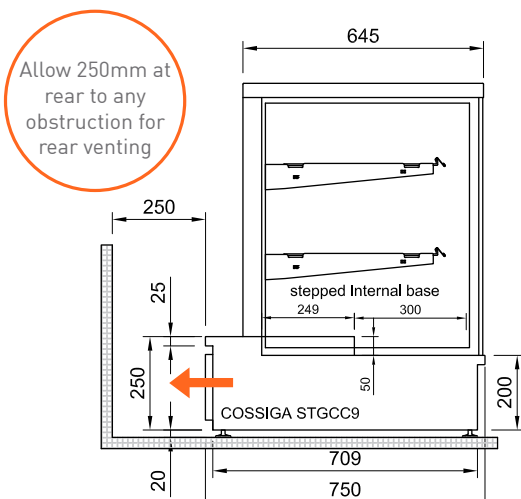

Counter top only - no drop into benchtop

CABINET DIMENSIONS & SPECIFICATIONS

Refrigerated 4⁰ factory set point

Model	Cabinet			Shelving no.	Display m2	Total food units	Refrigerant	Operating Current	Connection	Voltage
	Length mm	Depth mm	Height mm							
STGCC9-SD	900	750	950	2 + base	0.96	100 x 100 mm	134a	4.5 Amp	10amp 3 pin plug	50/60 Hertz

* prior to installation see, installation guidelines, ventilation requirements and drainage options documents

ELECTRICAL POWER

Electrical power cord 2200mm
3 pin 10 amp 1 phase socket required.
Maximum ambient operating temperature climate class N max 28°C

Maximum shelf load weight 15kg
spread evenly

Rear venting - Cannot be dropped into counter top

rear view - rear venting

PRODUCT FEATURES

- Compact chilled
- Integral condenser
- Deck forced refrigeration
- Sliding doors front and rear
- Double glazed
- Two adjustable shelves
- Ticket strips on shelves and deck
- Under shelf and canopy LED lights
- Self evaporating
- Solid glass front - optional

Counter top only - no drop into benchtop

CABINET DIMENSIONS & SPECIFICATIONS

Refrigerated 4⁰ factory set point

Model	Cabinet			Shelving no.	Display m ²	Total food units	Refrigerant	Operating Current	Connection	Voltage
	Length mm	Depth mm	Height mm							
STGCC12-SD	1200	750	950	2 + base	1.32	100 x 100 mm 121	134a	5.0 Amp	10amp 3 pin plug	50/60 Hertz 240V