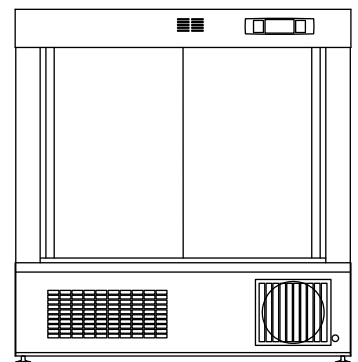

PRODUCT FEATURES

- Compact chilled
- Integral condenser
- Deck forced refrigeration
- Sliding doors front and rear
- Double glazed
- Two adjustable shelves
- Ticket strips on shelves and deck
- Under shelf and canopy LED lights
- Self evaporating
- Solid glass front - optional

Counter top only - no drop into benchtop

CABINET DIMENSIONS & SPECIFICATIONS

Refrigerated 4⁰ factory set point

Model	Cabinet			Shelving no.	Display m2	Total food units	Refrigerant	Operating Current	Connection	Voltage
	Length mm	Depth mm	Height mm							
STGCC9-SD	900	750	950	2 + base	0.96	100 x 100 mm	134a	4.5 Amp	10amp 3 pin plug	50/60 Hertz

Maximum shelf load weight 15kg
spread evenly

Rear venting - Cannot be dropped into counter top

rear view - rear venting

PRODUCT FEATURES

- Compact chilled
- Integral condenser
- Deck forced refrigeration
- Sliding doors front and rear
- Double glazed
- Two adjustable shelves
- Ticket strips on shelves and deck
- Under shelf and canopy LED lights
- Self evaporating
- Solid glass front - optional

Counter top only - no drop into benchtop

CABINET DIMENSIONS & SPECIFICATIONS

Refrigerated 4⁰ factory set point

Model	Cabinet			Shelving no.	Display m ²	Total food units	Refrigerant	Operating Current	Connection	Voltage
	Length mm	Depth mm	Height mm							
STGCC12-SD	1200	750	950	2 + base	1.32	100 x 100 mm 121	134a	5.0 Amp	10amp 3 pin plug	50/60 Hertz 240V