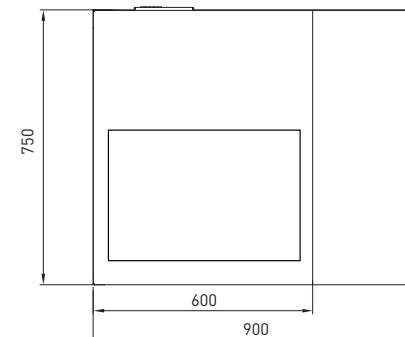

OH

TTG OH6
TTG OH9

HEATED

- Open front heated
- Four adjustable shelves
- Individual shelf heating
- Deck forced heating
- Single glazed
- Ticket strips on shelves and base
- Under shelf and canopy LED lights