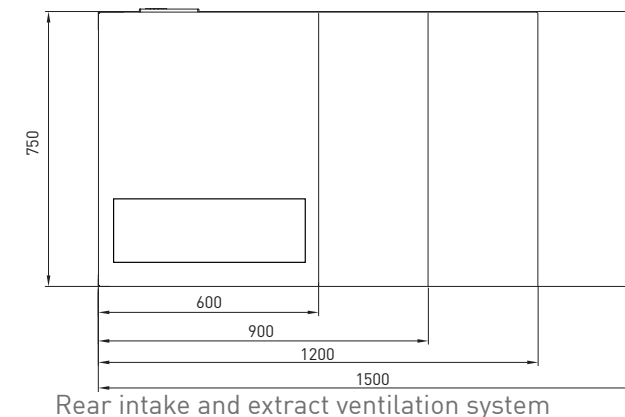

## OR

TTG OR6  
TTG OR9  
TTG OR12

REFRIGERATED

- Open front
- Three adjustable glass shelves
- Stainless steel hinged rear doors
- Deck forced refrigeration
- Double glazed glass ends
- Ticket strips on shelves and base
- Under shelf and canopy LED lights
- Pull down night blind