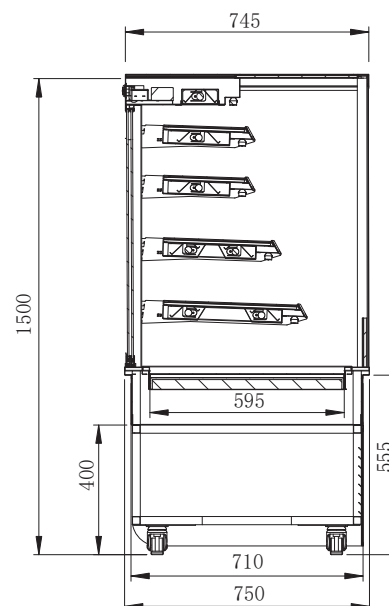

## OR

TTG OR6  
TTG OR9  
TTG OR12

REFRIGERATED

- Open front
- Three adjustable glass shelves
- Stainless steel hinged rear doors
- Deck forced refrigeration
- Double glazed glass ends
- Ticket strips on shelves and base
- Under shelf and canopy LED lights
- Pull down night blind

## OH

TTG OH6  
TTG OH9

HEATED

- Open front heated
- Four adjustable shelves
- Individual shelf heating
- Deck forced heating
- Single glazed
- Ticket strips on shelves and base
- Under shelf and canopy LED lights