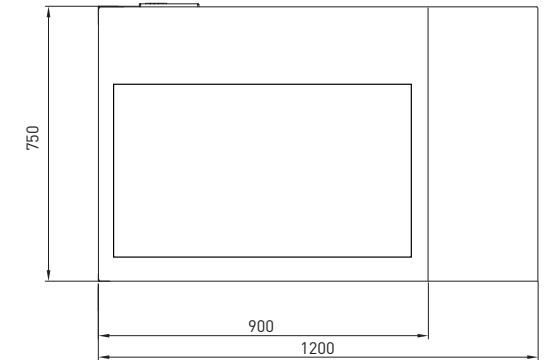

Rear intake and extract ventilation system