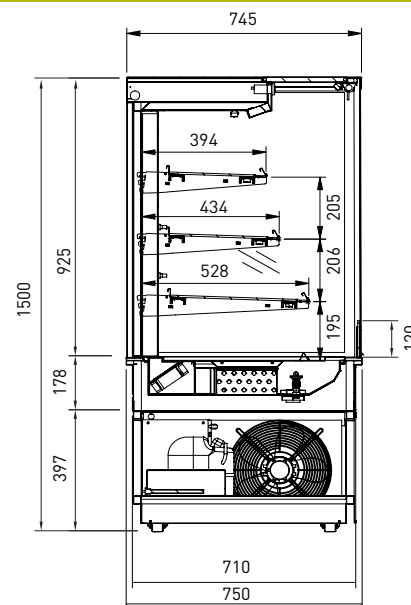

OR

TTG OR6
TTG OR9
TTG OR12

REFRIGERATED

- Open front
- Three adjustable glass shelves
- Stainless steel hinged rear doors
- Deck forced refrigeration
- Double glazed glass ends
- Ticket strips on shelves and base
- Under shelf and canopy LED lights
- Pull down night blind