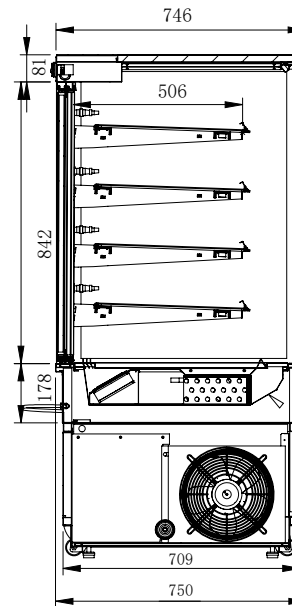

Rear intake and extract ventilation system