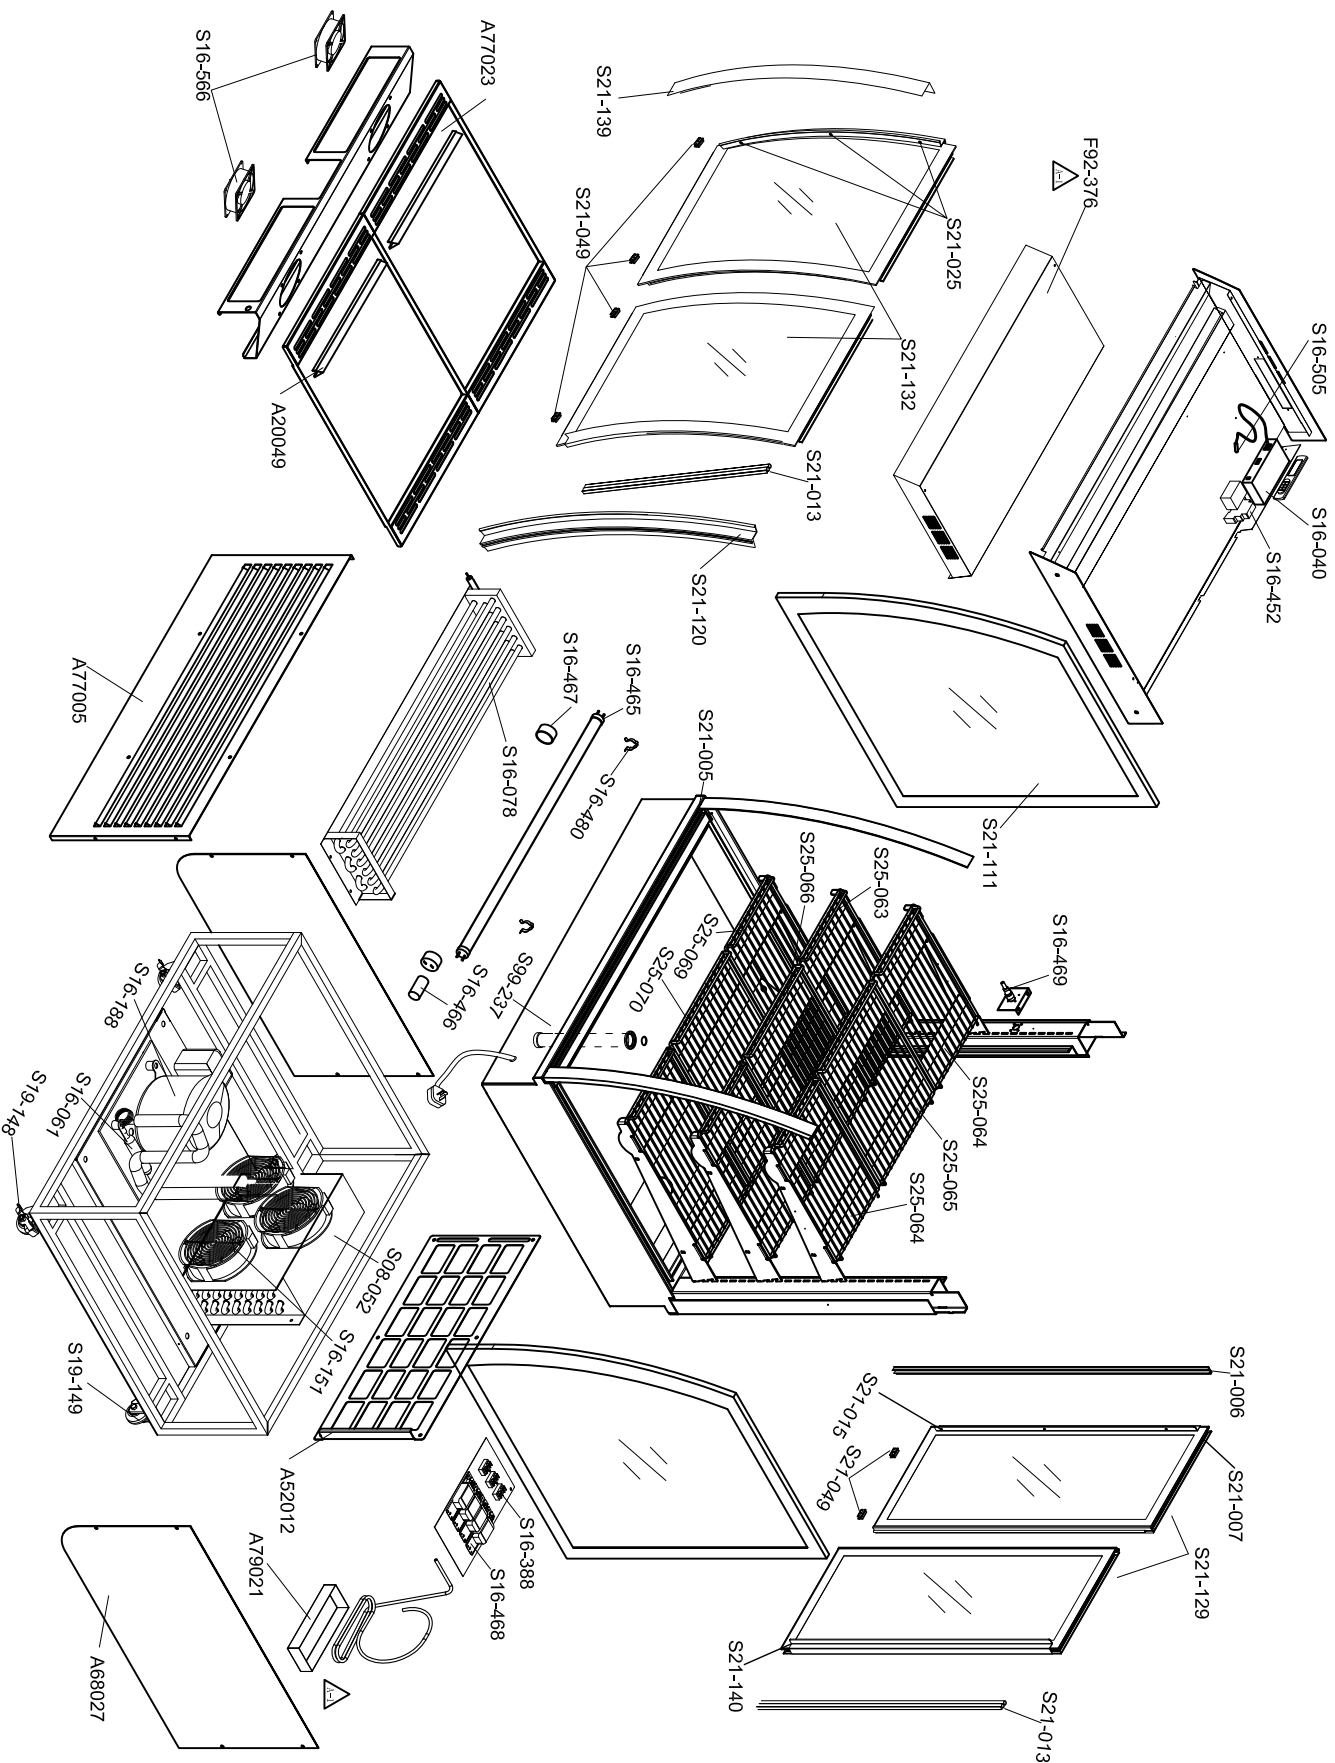

D4RF9 Part List

Part No	Name	Qty
S16-188	COMPRESSOR	1
S08-052	CONDENSER	1
S16-151	FAN/MOTOR	3
S16-078	COVER	1
S16-566	EVAPORATOR	1
S16-440	BLOWER	2
S16-452	THERMOSTAT	1
S16-388	CIRCUIT BREAKER	1
S16-465	TERMINAL BLOCK	3
S16-465	LAMP	4
S16-466	STARTER	4
S16-467	LAMP HOLDER	4
S16-468	BALLAST	4
S16-469	CONNECTOR-SPIN	3
S16-480	LAMP CLIP	8
S21-005	ROLLER GUIDE	4
S21-006	ROLLER GUIDE	2
S21-007	GLASS FRAME	2
S21-129	GLASS FRAME, REAR	2
S21-049	ROLLER	4
S21-141	DOOR HANDLE, REAR GLASS	4
F90-842 (Rght)	S21-013 RUBBER SEAL	3
S21-004	LABEL	1
S21-132	GLASS PANEL, FRONT	2
S21-007	GLASS FRAME	2
S21-049	ROLLER	4
F90-839 (left)	S21-120 DOOR HANDLE, FRONT GLASS	2
S21-013	RUBBER SEAL	2
F90-840 (left)	S21-015 PVC STOPPER	3
F90-842 (right)	S21-139 PROTECTOR STRIP	2
S21-004	LABEL	1
S21-111	SIDE GLASS	2
S16-061	FILTER	1
S99-237	DRAIN ASSY	1
S19-148	CASTOR CW BREAK	2
S19-149	CASTOR	2
S25-063	WIRE SHELF,MID	2
S25-066	WIRE SHELF,MID	2
S25-064	WIRE SHELF,UPPER	2
S25-065	WIRE SHELF,UPPER	1
S25-069	WIRE SHELF,LOWER	2
S25-070	WIRE SHELF,LOWER	2
A20049	TOKEN STRIPS OF DECK	1
A52012	REAR PLATE	1
A68027	SIDE PLATE	2
A77005	FRONT SHUTTER	1
A77023	DECK TRAYS	1
S16-505	SENSOR	2
F92-376	New Top Hood	1
A79021	Self Eva Pan	1
A20031	Ttkel Ships	3